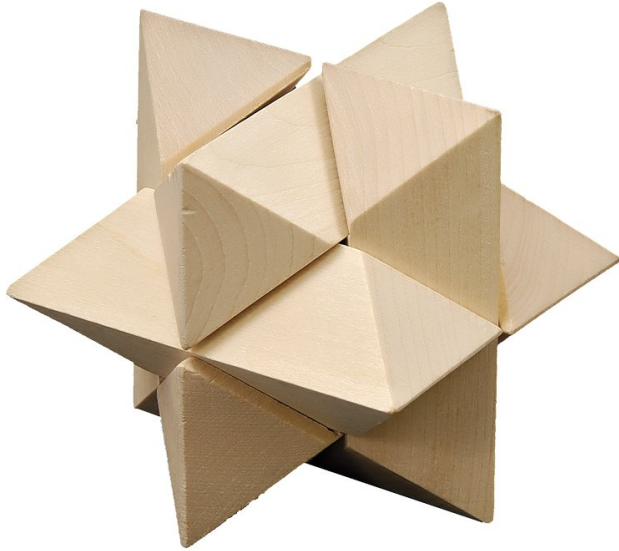

R08823: Star puzzle, ecru

Description

Code	R08823
Name	Star puzzle, ecru
Description	Great way to test your mind skills and relax. You can do it with this wooden puzzle. Packed in cotton bag (170 x 145 mm). Environmentally responsible manufacturing process adopted.
Decoration	THERMAL-TRANSFER ST2, DTF D1

Product details

Basic material	wood
Dimensions (width/height/depth) [mm]	75 x 75 x 75
Colors	ecru
Unit	polybag/wrapping film
Packing color	colorless

Unit

Weight (gross/net) [kg]	0,14 / 0,13
Dimensions (length/width/height) [mm]	75 x 75 x 75
Inner packet	Quantity [pcs]: 50
Weight (gross/net) [kg]	7,5 / 7
Dimensions (length/width/height) [mm]	400 x 400 x 170
Large packet	Quantity [pcs]: 100
Weight (gross/net) [kg]	16 / 15
Dimensions (length/width/height) [mm]	400 x 400 x 370