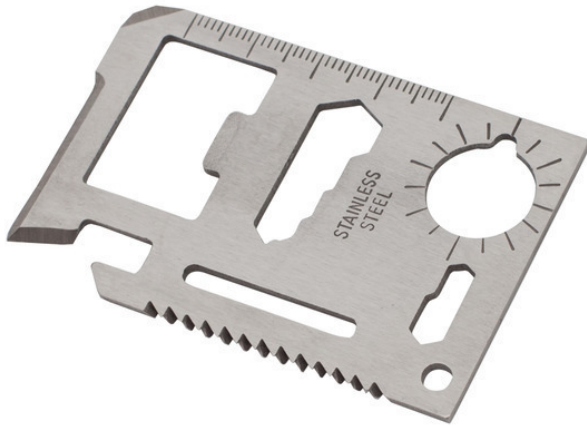

R17498.01: Credit card-shaped multitool, silver

Description

Code	R17498.01
Name	Credit card-shaped multitool, silver
Description	Credit - card shaped multitool consisting of: - can opener, - knife edge, - screwdriver, - ruler, - can opener, - 4 position wrench, - butterfly wrench, - saw blade, - protractor, - 2 position wrench, - hole for wire bending. Packed in PU pouch.
Decoration	ENGRAVING L1, ENGRAVING L2, ENGRAVING L5, UV U1, UV U1M

Product details

Basic material	stainless steel
Other materials	PU (pouch)
Dimensions (width/height/depth) [mm]	69 x 45 x 2
Extra description	pouch W79 x H56 x D1 mm
Colors	silver
Unit	polybag/wrapping film
Packing color	colorless

Unit

Inner packet	Quantity [pcs]: 100
Weight (gross/net) [kg]	3,25 / 3
Dimensions (length/width/height) [mm]	190 x 160 x 70
Large packet	Quantity [pcs]: 400
Weight (gross/net) [kg]	13 / 12
Dimensions (length/width/height) [mm]	320 x 190 x 150

Product features

product made from stainless steel

extra function tools