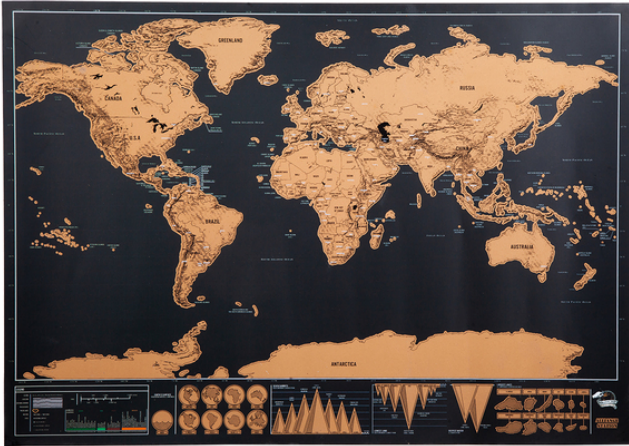

R08861.10: Rolling Stone World map puzzle, brown

Description

Code	R08861.10
Name	Rolling Stone World map puzzle, brown
Description	Map-scratch card, used to reveal the surface of already visited countries. Various facts and geographical points of interest at the bottom of the map have a great educational value. Thanks to it, you can both remember visited places and plan your next trips. Map size: 42x30 cm. Packed in a solid cardboard tube. Full color print(UV) or XL options possible.
Decoration	TAMPO PRINT A2, TAMPO PRINT A3, UV U3

Product details

Basic material	paper
Dimensions (width/height/depth) [mm]	343 x 56 x 56
Colors	brown
Unit	polybag/wrapping film
Packing color	colorless

Unit

Large packet	Quantity [pcs]: 70
Weight (gross/net) [kg]	9,7 / 9,2
Dimensions (length/width/height) [mm]	570 x 400 x 370