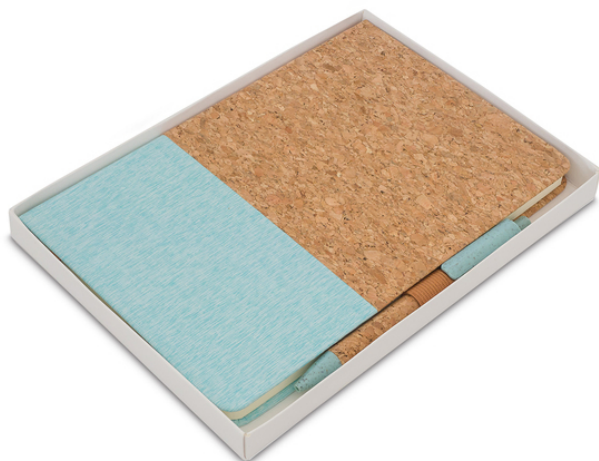

## R64259.05: Tossa notepad set, green

### Description

Code	R64259.05
Name	Tossa notepad set, green
Description	A5 notepad with natural cork and linen cover. 80 lined pages (70 g/m2). It comes with ball pen made from cork, wheat straw, PP. Packed in paper box.
Decoration	DTF D1, ENGRAVING L5, TAMPO PRINT A2, ENGRAVING L2

### Product details

Basic material	cork
Other materials	linen, paper, PP
Dimensions (width/height/depth) [mm]	150 x 210 x 13
Extra description	notepad: W150 x H210 x D13 mm, pen: W145 x H11 x D11 mm
Colors	green

### Product features

blue refill

pen holder

A5 notepad

ballpen included

lined sheets