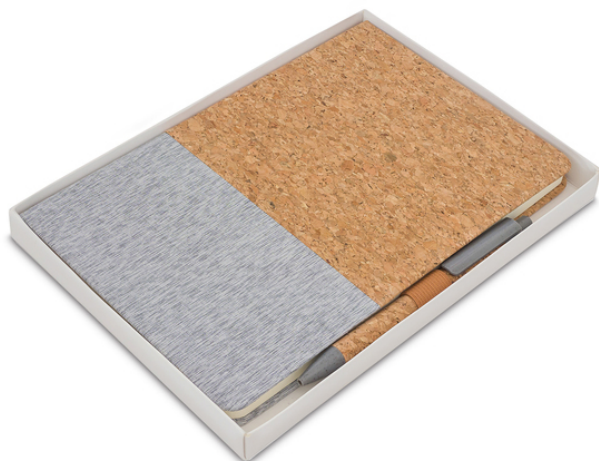

R64259.21: Tossa notepad set, grey

Description

Code	R64259.21
Name	Tossa notepad set, grey
Description	A5 notepad with natural cork and linen cover. 80 lined pages (70 g/m2). It comes with ball pen made from cork, wheat straw, PP. Packed in paper box.
Decoration	DTF D1, ENGRAVING L5, TAMPO PRINT A2, ENGRAVING L2

Product details

Basic material	cork
Other materials	linen, paper, PP
Dimensions (width/height/depth) [mm]	150 x 210 x 13
Extra description	notepad: W150 x H210 x D13 mm, pen: W145 x H11 x D11 mm
Colors	grey

Unit

Large packet	Quantity [pcs]: 40
Weight (gross/net) [kg]	13 / 10
Dimensions (length/width/height) [mm]	435 x 435 x 245

Product features

blue refill

pen holder

A5 notepad

ballpen included

lined sheets