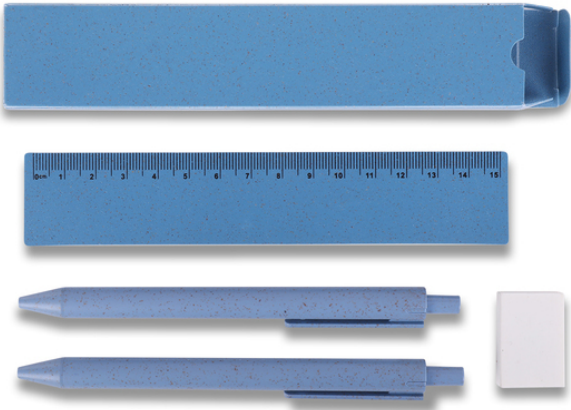

R73723.04: Ora school and office set, blue

Description

Code	R73723.04
Name	Ora school and office set, blue
Description	Wheat straw material stationery set including ballpen, automatic pencil, ruler, eraser. All pack in a box. Blue refill.
Decoration	UV U2, TAMPO PRINT A4, UV U1, TAMPO PRINT A2, UV U1M

Product details

Basic material	wheat straw
Dimensions (width/height/depth) [mm]	165 x 34 x 15
Extra description	box: W165 x H34 x D15 mm, ballpen: W140 x H10 x D10 mm, ruler: W156 x H30 x D1 mm, eraser: W30 x H20 x D10 mm
Colors	blue
Unit	polybag/wrapping film
Packing color	colorless

Unit

Inner packet	Quantity [pcs]: 50
Weight (gross/net) [kg]	2,13 / 1,96
Dimensions (length/width/height) [mm]	180 x 180 x 150
Large packet	Quantity [pcs]: 300
Weight (gross/net) [kg]	12,8 / 11,8
Dimensions (length/width/height) [mm]	550 x 380 x 170

Product features

blue refill