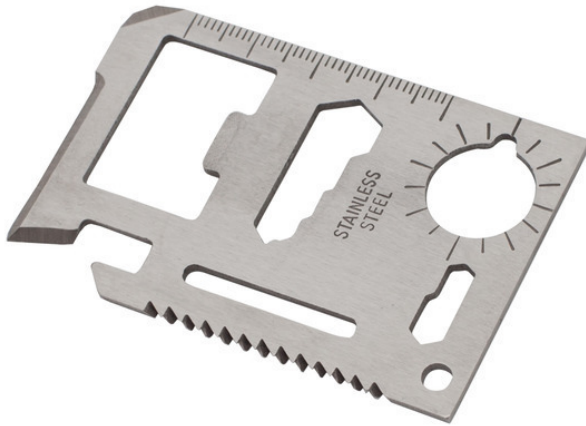

R17498.01.A: Credit card-shaped multitool, silver

Description

Code	R17498.01.A
Name	Credit card-shaped multitool, silver
Description	Credit - card shaped multitool consisting of: - can opener, - knife edge, - screwdriver, - ruler, - can opener, - 4 position wrench, - butterfly wrench, - saw blade, - protractor, - 2 position wrench, - hole for wire bending. Packed in PU pouch.
Decoration	ENGRAVING L1

Product details

Basic material	stainless steel
Other materials	PU (pouch)
Dimensions (width/height/depth) [mm]	69 x 45 x 2
Extra description	pouch W79 x H56 x D1 mm
Colors	silver
Unit	polybag/wrapping film
Packing color	colorless

Unit

Inner packet	Quantity [pcs]: 100
Weight (gross/net) [kg]	3,25 / 3
Dimensions (length/width/height) [mm]	190 x 160 x 70
Large packet	Quantity [pcs]: 400
Weight (gross/net) [kg]	13 / 12
Dimensions (length/width/height) [mm]	320 x 190 x 150

Product features

product made from stainless steel

extra function tools