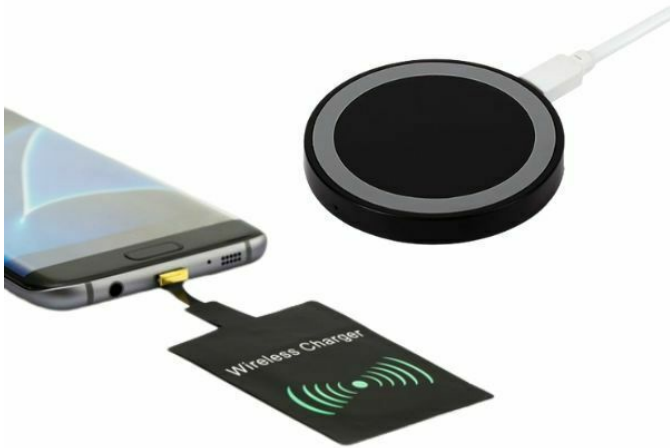

R09004.02: Induction charger set with adapter, black

Description

Code R09004.02
Name Induction charger set with adapter, black

Description Highly useful device good for wireless charging our smartphones, smartwatches and cordless earphones. Maximum charge power of 5 W. 1 m cable included. The charger works with telephones equipped with the induction charging Qi function. (R50167.02) Included adapter for phones not compatible with wireless charging. Adapter is put in micro USB port and set under the mobile flip. (R50171.02)

Decoration UV U1M, TAMPO PRINT A3

Product details

Unit

Basic material plastic
Other materials metal, paper
Dimensions (width/height/depth) [mm] 70 x 70 x 9
Colors black

Product features

Qi standard
charge power 5W
device is not included
1m cable included